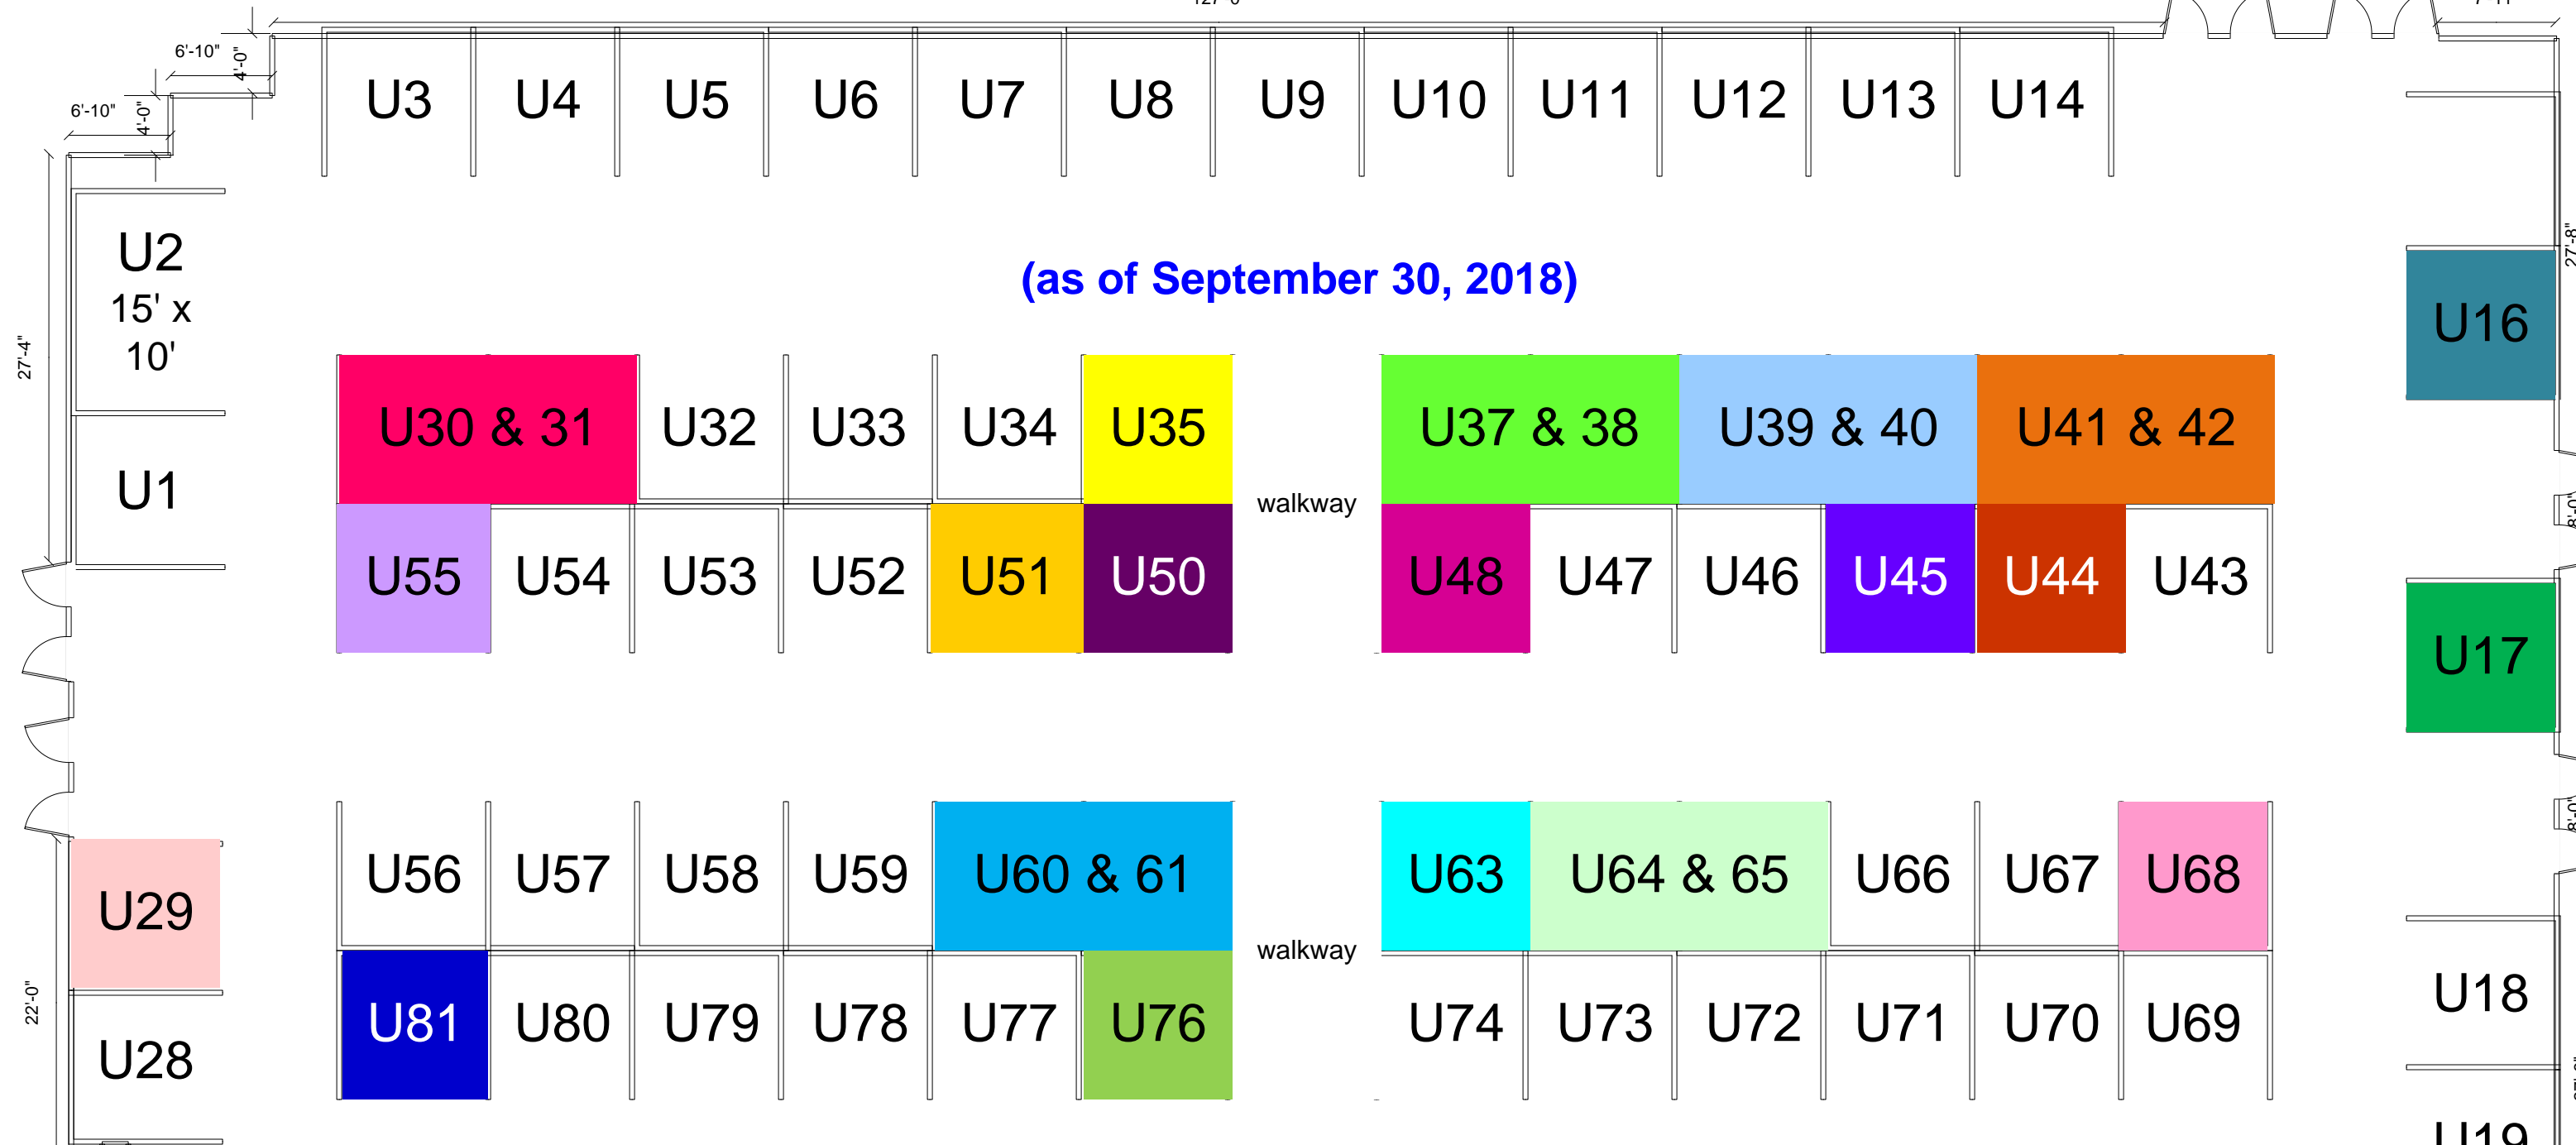

127'-0"

LAYOUT SUBJECT TO CHANGE

2019 RMWF Tradeshow Layout

UCT Pavilion

All booths are 10' wide X 10' deep.
U2 is 15' wide